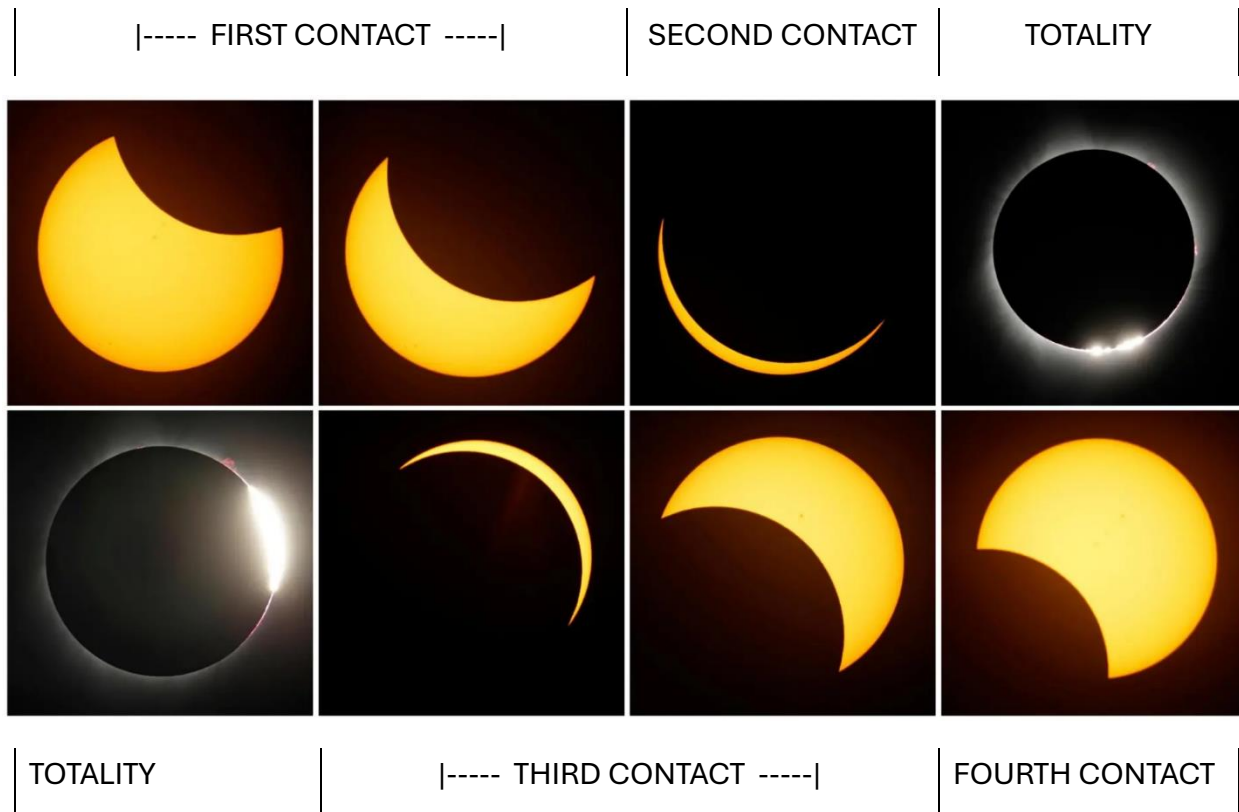

# Solar Eclipse 2024 Facts

## What is a Solar Eclipse?

A solar eclipse happens when the moon passes between the earth and the sun. The moon is closer to the Earth than the sun. This is why the moon looks bigger than the sun and can temporarily block it from view.

## What happens during a Solar Eclipse?

**First Contact** occurs when the moon begins to cover the sun. At that time, the outside light will begin to get dimmer and dimmer. **Second Contact** is when there is a sliver of the sun left before it is completely covered by the moon. When the sun is completely covered by the moon it is like nighttime outside and one might hear sounds of the night animals. The name of this stage is **Totality**. **Third Contact** begins as the moon begins to uncover the sun. The bit of the sun still to uncover is **Fourth Contact** happens as the moon uncovers the last bit of sun. When the moon has completely moved away from the sun it becomes daytime again.

# What Shapes and Things Do You See in the Pictures?